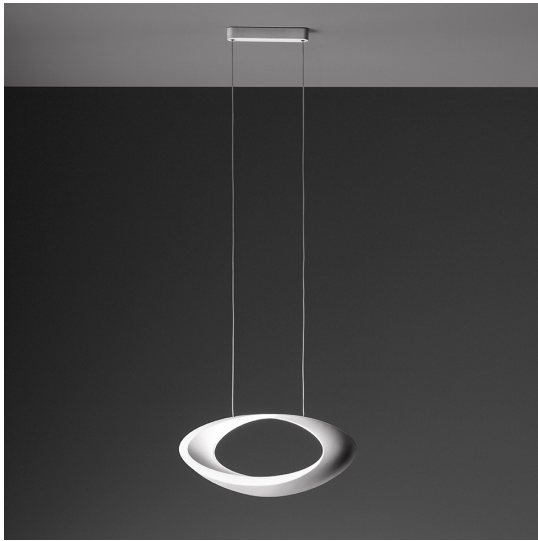

Cabildo Suspension LED 3000K White

Eric Solè

IP20     Dimmerable: 

LUMINAIRE

- Watt: **44W**
- Voltage: **220-240V**
- Delivered lumens output: **2824lm**
- CCT: **3000K**
- Efficiency: **73%**
- Efficacy: **64.19lm/W**
- CRI: **95**
- Dimmable Typology: **Push**

Notes

Lamp included.

DESCRIPTION

Body lamp in painted die-cast aluminium. The indirect light shapes the body lamp, bringing out its winding form and giving it the astonishing appearance of a ring of light. The suspension cables are also feed cables.

PRODUCT CODE: 1182010A

FEATURES

- Article Code: **1182010A**
- Colour: **White**
- Installation: **Suspension**
- Material: **Aluminium**
- Series: **Design Collection**
- Environment: **Indoor**
- Area contract: **Residential**
- Emission: **Indirect Diffused**
- design by: **Eric Solè**

DIMENSIONS

- Width: **cm 41**
- Base Length: **cm 19**
- Base Width: **cm 9.5**
- Max Height from ceiling: **cm 150**
- Glow Wire Test: **750°**

SOURCES INCLUDED

- Category: **Led**
- Number: **1**
- Watt: **44W**
- Delivered lumens output: **4230lm**
- Color temperature (K): **3000K**
- CRI: **90**
- Color Tolerance: **MacAdam 2SDCM**