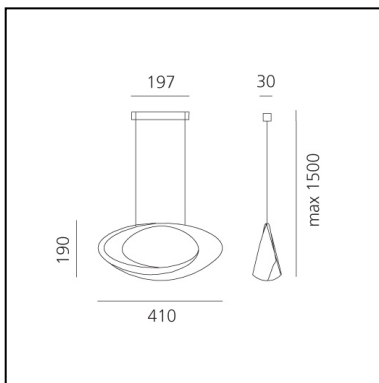

Cabildo Suspension LED 3000K White

Eric Solè

IP20     Dimmerable: 

LUMINAIRE

- Watt: **44W**
- Voltage: **220-240V**
- Delivered lumens output: **2824lm**
- CCT: **3000K**
- Efficiency: **73%**
- Efficacy: **64.19lm/W**
- CRI: **95**
- Dimmable Typology: **Push**

Notes

Lamp included.

DESCRIPTION

Body lamp in painted die-cast aluminium. The indirect light shapes the body lamp, bringing out its winding form and giving it the astonishing appearance of a ring of light. The suspension cables are also feed cables.

PRODUCT CODE: 1182010A

FEATURES

- Article Code: **1182010A**
- Colour: **White**
- Installation: **Suspension**
- Material: **Aluminium**
- Series: **Design Collection**
- Environment: **Indoor**
- Area contract: **Residential**
- Emission: **Indirect Diffused**
- design by: **Eric Solè**

DIMENSIONS

- Width: **cm 41**
- Base Length: **cm 19**
- Base Width: **cm 9.5**
- Max Height from ceiling: **cm 150**
- Glow Wire Test: **750°**

SOURCES INCLUDED

- Category: **Led**
- Number: **1**
- Watt: **44W**
- Delivered lumens output: **4230lm**
- Color temperature (K): **3000K**
- CRI: **90**
- Color Tolerance: **MacAdam 2SDCM**